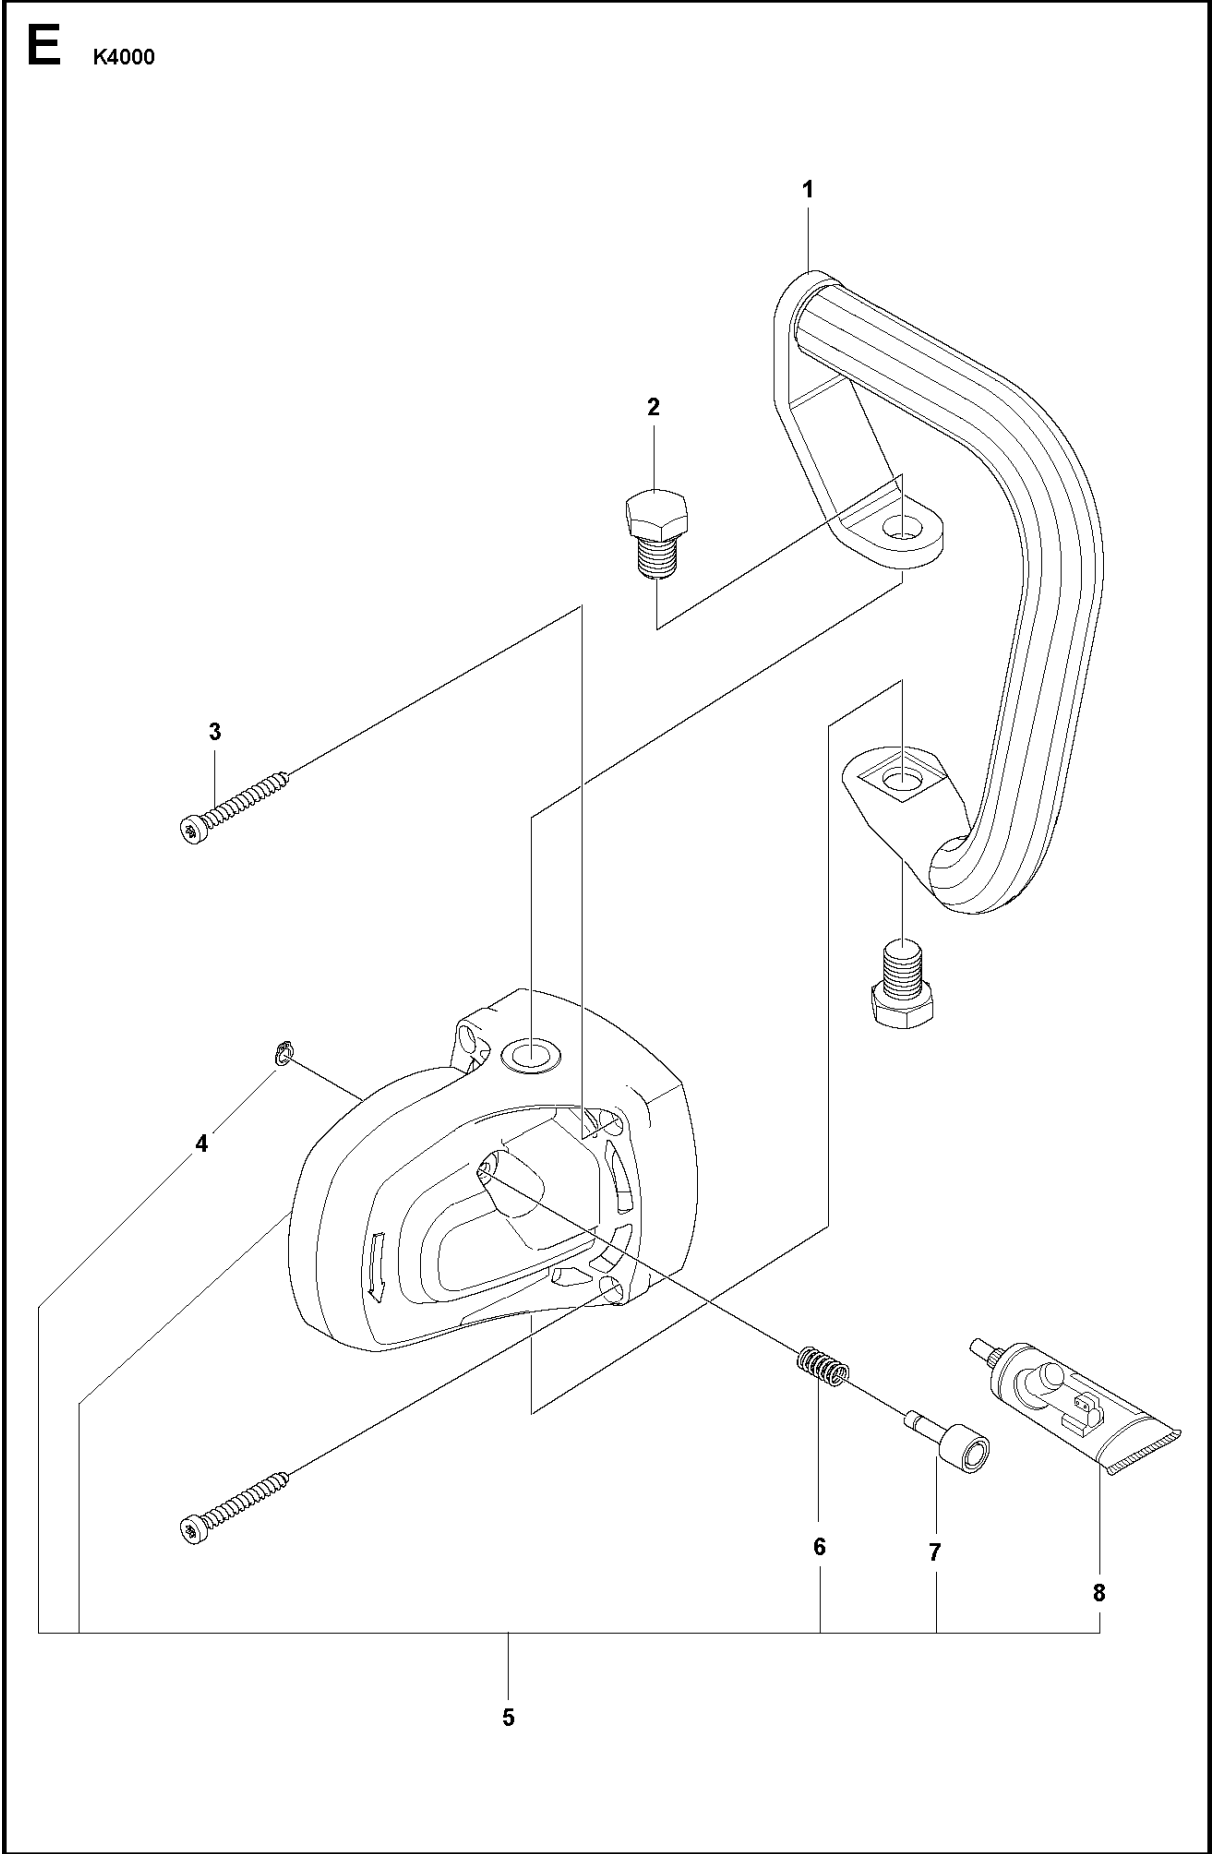

GEAR HOUSING

K 4000, 2018-03

Ref	Part No	Description	Remark	QTY KIT
1	506 15 03-03	HANDLE		1
2	531 03 12-76	SCREW		2
3	589 58 33-01	SCREW		4
4	735 31 08-00	CIRCLIP		1
5	593 57 24-01	GEAR HOUSING ASSY	Incl 6-8	1
6	577 48 20-01	SPRING		1
7	544 90 47-01	SHAFT		1
8	503 97 64-01	GREASE		1