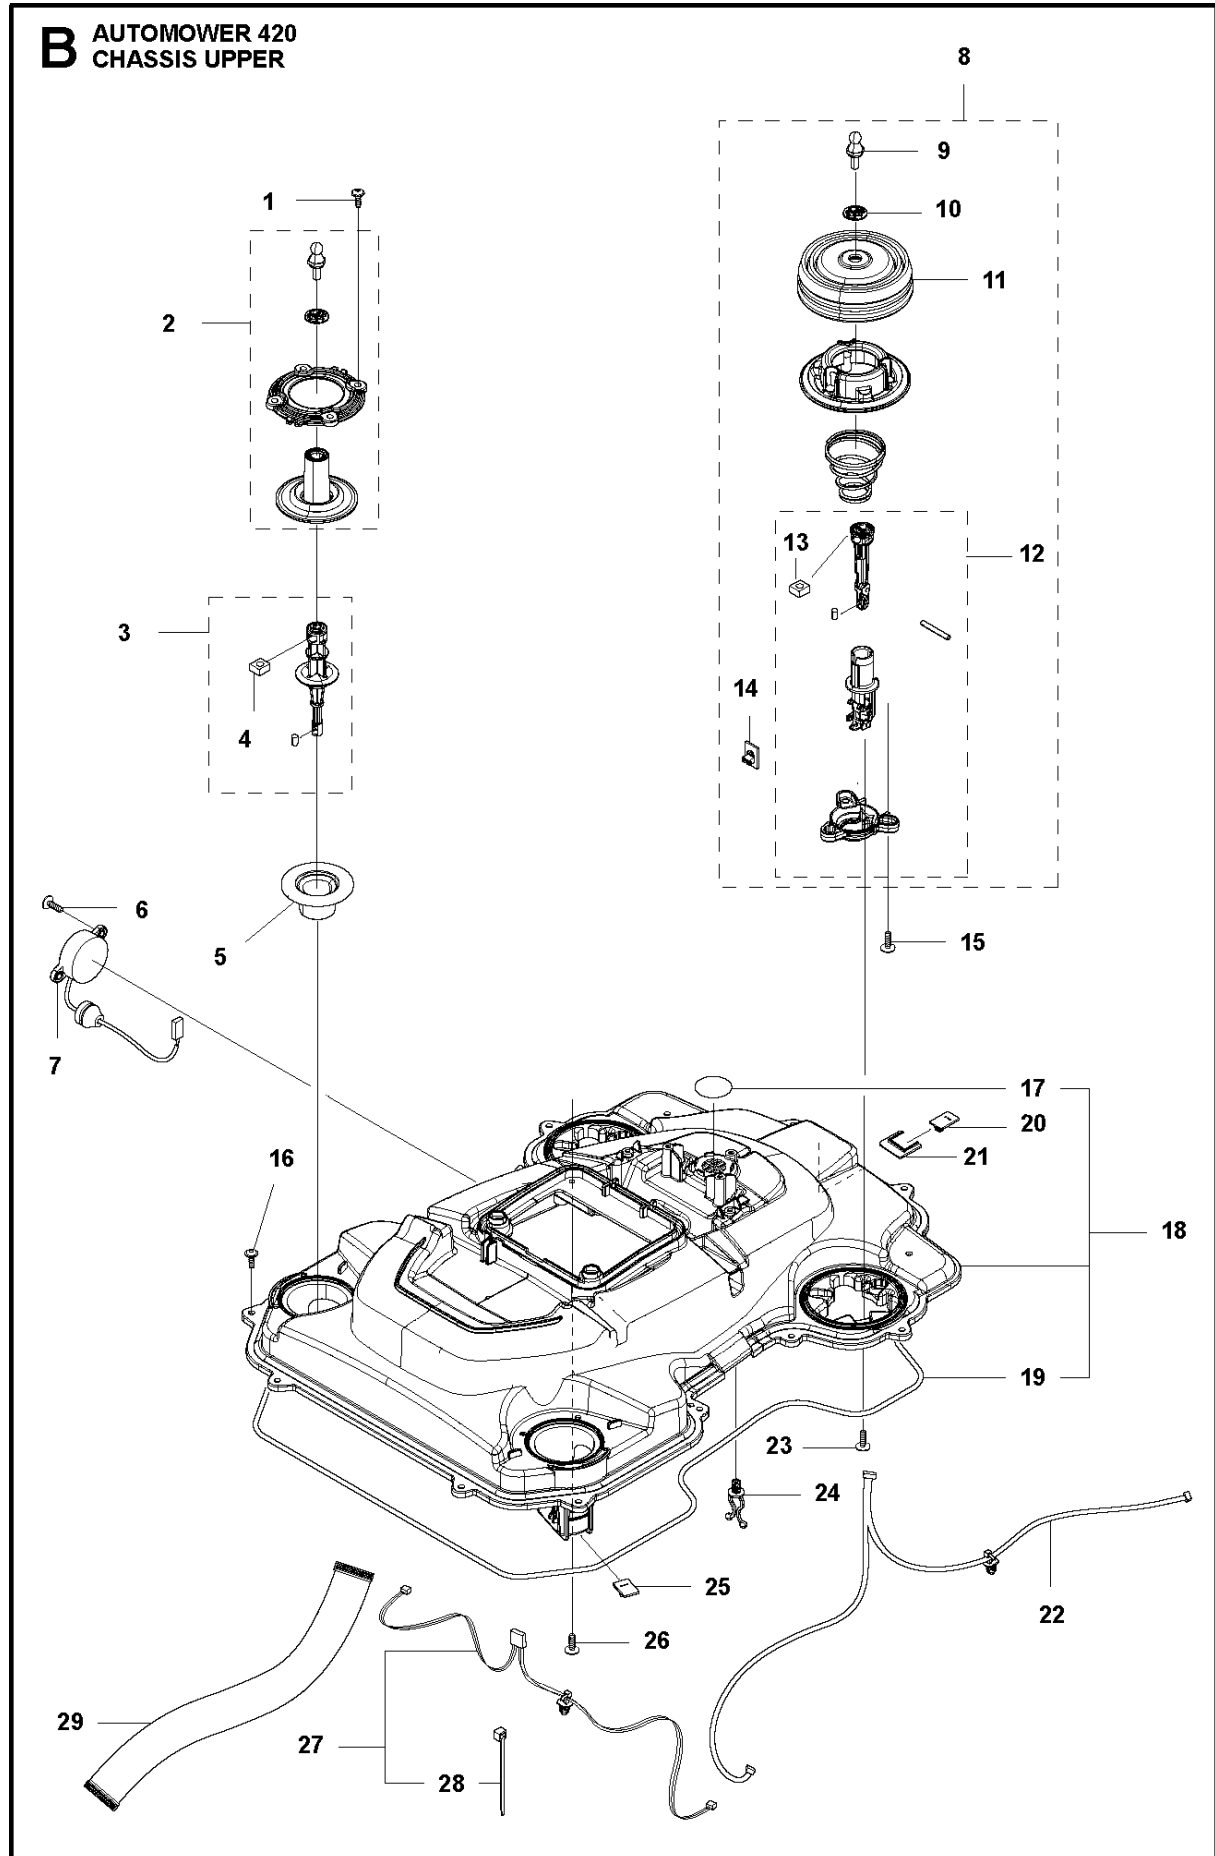

# SPARE PARTS LIST

ROBOTIC LAWN MOWERS

AUTOMOWER 420, 2020-

**A** AUTOMOWER 420  
COVER

## COVER

AUTOMOWER 420, 2020-

Ref	Part No	Description	Remark	QTY KIT
1	581 62 04-05	BODY KIT	Body KIT	1
2	587 42 35-01	DECAL	Decal	1
3	580 52 68-01	CAP	Cap	4
4	586 35 97-01	LABEL	Label	1
5	585 53 92-04	CABLE ASSY	Charging Plate Wiring	1
6	501 06 56-02	HOLDER ASSY	Holder ASSY	1
7	575 54 33-14	SCREW	Screw	1
8	579 51 98-02	BUMPER	Bumper	1
9	574 45 01-01	SCREW ITPANT	Screw	4

## CENTER CONSOL

AUTOMOWER 420, 2020-

Ref	Part No	Description	Remark	QTY KIT
1	588 79 75-01	COVER	Cover	1
2	579 45 85-01	HATCH	Hatch	1
3	579 45 81-01	BUTTON	Button	1
4	575 54 33-14	SCREW	Screw	2
5	501 06 58-01	HINGE KIT	Hinge KIT	1
6	575 54 33-14	SCREW	Screw	2
7	579 62 79-01	KEYBOARD	Keyboard	1
8	581 62 06-01	COVER KIT	Cover KIT	1
9	535 13 01-01	SPRING	Spring	2
10	574 87 47-06	SEALING STRIP	Sealing Strip (1 pcs, 5 mm)	1
11	574 48 03-02	SWITCH	Switch	1
12	501 06 60-01	LOCK KIT	Locking Plate KIT	1
13	575 54 33-14	SCREW	Screw	1
14	575 54 33-14	SCREW	Screw	1
15	575 54 33-14	SCREW	Screw	3
16	581 62 07-01	SUPPORT KIT	Support KIT	1
17	592 91 04-01	PRINTED CIRCUIT ASSY	Printed Circuit ASSY	1