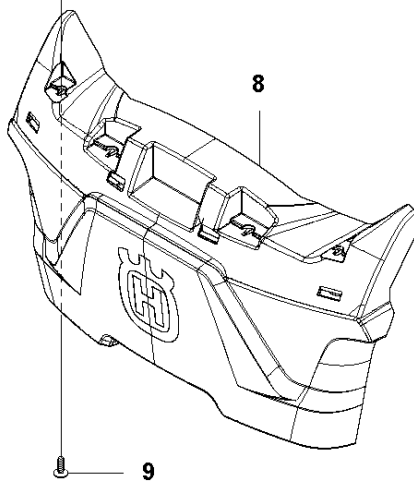

# SPARE PARTS LIST

ROBOTIC LAWN MOWERS

AUTOMOWER 420, 2020-

**A** AUTOMOWER 420  
COVER

## COVER

AUTOMOWER 420, 2020-

Ref	Part No	Description	Remark	QTY KIT
1	581 62 04-05	BODY KIT	Body KIT	1
2	587 42 35-01	DECAL	Decal	1
3	580 52 68-01	CAP	Cap	4
4	586 35 97-01	LABEL	Label	1
5	585 53 92-04	CABLE ASSY	Charging Plate Wiring	1
6	501 06 56-02	HOLDER ASSY	Holder ASSY	1
7	575 54 33-14	SCREW	Screw	1
8	579 51 98-02	BUMPER	Bumper	1
9	574 45 01-01	SCREW ITPANT	Screw	4