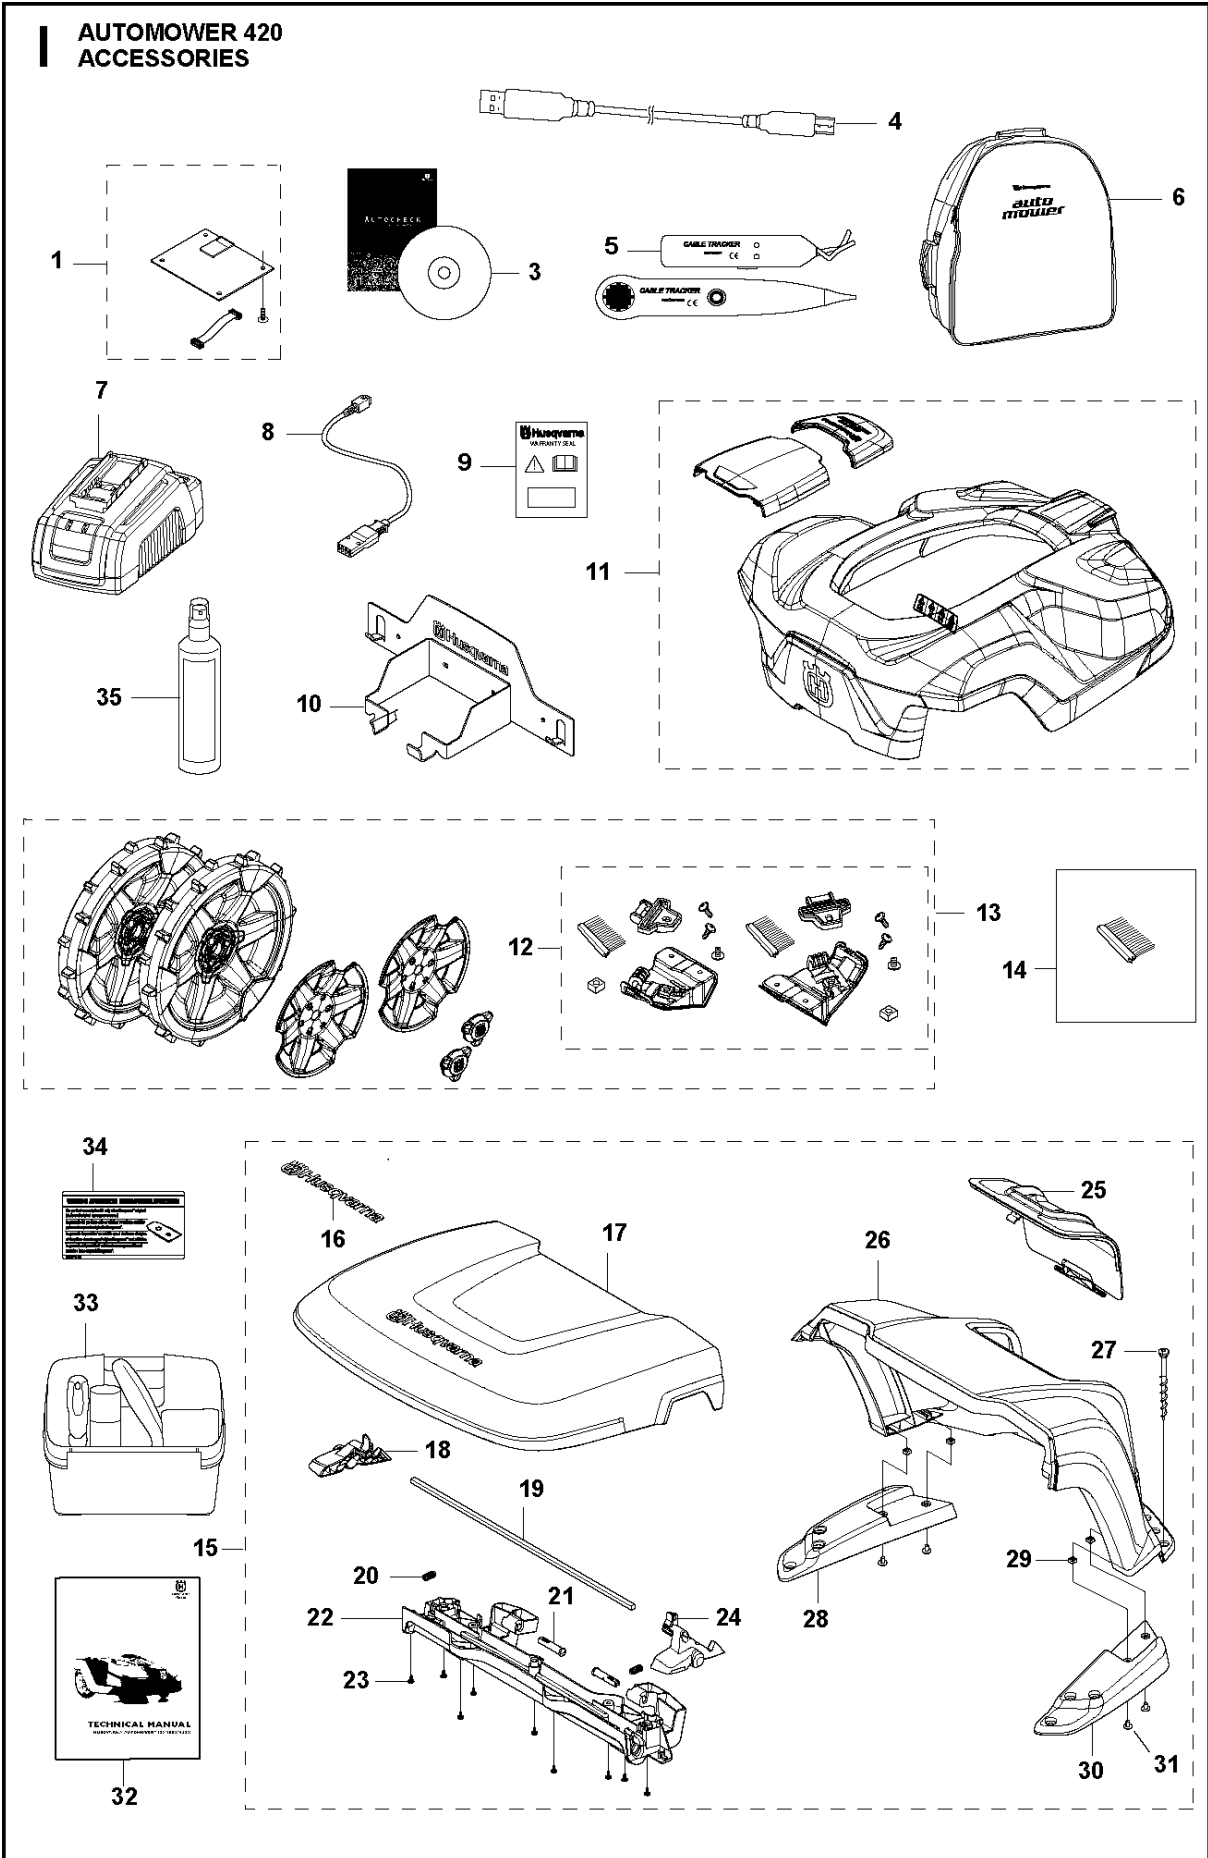

**AUTOMOWER 420
ACCESSORIES**

ACCESSORIES

AUTOMOWER 420, 2020-

Ref	Part No	Description	Remark	QTY KIT
1	586 66 23-04	GPS MODULE	Automower Connect KIT - All markets except. JP	1
3	577 85 81-03	DVD	DVD Autocheck EXP	1
4	577 51 81-02	CABLE	Service Cable (USB)	1
5	577 60 68-01	TEST EQUIPMENT	Interruption Detector	1
6	522 91 67-01	BAG	Bag	1
7	588 40 84-01	CHARGER	Quick Charger with Battery Test	1
8	588 20 26-01	CABLE ASSY	Cable Quick Charger	1
9	580 68 95-02	LABEL	Warranty Seal 1pcs	1
10	585 01 97-02	WALL HANGER	Wall Hanger	1
11	580 96 56-02	BODY KIT	Body KIT White	1
12	581 90 31-02	BRUSH KIT	Brush KIT incl. Brush, 6 pcs	1
13	581 88 97-02	WHEEL KIT	Rear Wheel KIT incl. Brush KIT	1
14	581 98 20-02	BRUSH KIT	Brush, 6 pcs	1
15	585 01 94-01	HOUSING	House KIT	1
16	577 46 90-01	DECAL	Decal	1
17	586 88 58-01	KIT	Cover Lid	1
18	585 32 40-02	HANDLE	Handle Left	1
19	585 32 41-01	ROD	Steel Rod	1
20	580 51 14-01	SPRING	Spring	2
21	585 34 15-01	HINGE PIN	Hinge Pin	2
22	585 34 16-01	BEAM	Beam	1
23	575 54 33-14	SCREW	Screw	9
24	585 32 40-01	HANDLE	Handle Right	1
25	585 32 36-01	HATCH	Hatch	1
26	585 32 34-01	COVER	Cover Base	1
27	575 23 86-01	SCREW KIT	Screw KIT, 6 pcs	1
28	585 32 38-02	SUPPORT	Support Base Left	1
29	503 22 66-01	SQUARE NUT	Square Nut	4
30	585 32 38-01	SUPPORT	Support Base Right	1
31	535 12 93-03	SCREW IHPANM	Screw	4
32	115 81 90-01	WORKSHOP MANUAL	Technical Handbook -420, 430X, 450X Swedish	1
32	115 81 90-06	WORKSHOP MANUAL	Technical Handbook -420, 430X, 450X Danish	1
32	115 81 90-11	WORKSHOP MANUAL	Technical Handbook -420, 430X, 450X Finnish	1
32	115 81 90-21	WORKSHOP MANUAL	Technical Handbook -420, 430X, 450X Norwegian	1
32	115 81 90-26	WORKSHOP MANUAL	Technical Handbook -420, 430X, 450X English	1
32	115 81 90-31	WORKSHOP MANUAL	Technical Handbook -420, 430X, 450X French	1
32	115 81 90-36	WORKSHOP MANUAL	Technical Handbook -420, 430X, 450X Dutch	1
32	115 81 90-41	WORKSHOP MANUAL	Technical Handbook -420, 430X, 450X Italian	1
32	115 81 90-46	WORKSHOP MANUAL	Technical Handbook -420, 430X, 450X Spanish	1
32	115 81 90-51	WORKSHOP MANUAL	Technical Handbook -420, 430X, 450X German	1
32	115819056	TBD	Technical Handbook -420, 430X, 450X Russian	1
32	115819058	TBD	Technical Handbook -420, 430X, 450X Hungarian	1
32	115819059	TBD	Technical Handbook -420, 430X, 450X Portuguese	1
32	115819061	TBD	Technical Handbook -420, 430X, 450X Polish	1
32	115819062	TBD	Technical Handbook -420, 430X, 450X Romanian	1
32	115819063	TBD	Technical Handbook -420, 430X, 450X Estonian	1
32	115819064	TBD	Technical Handbook -420, 430X, 450X Latvian	1