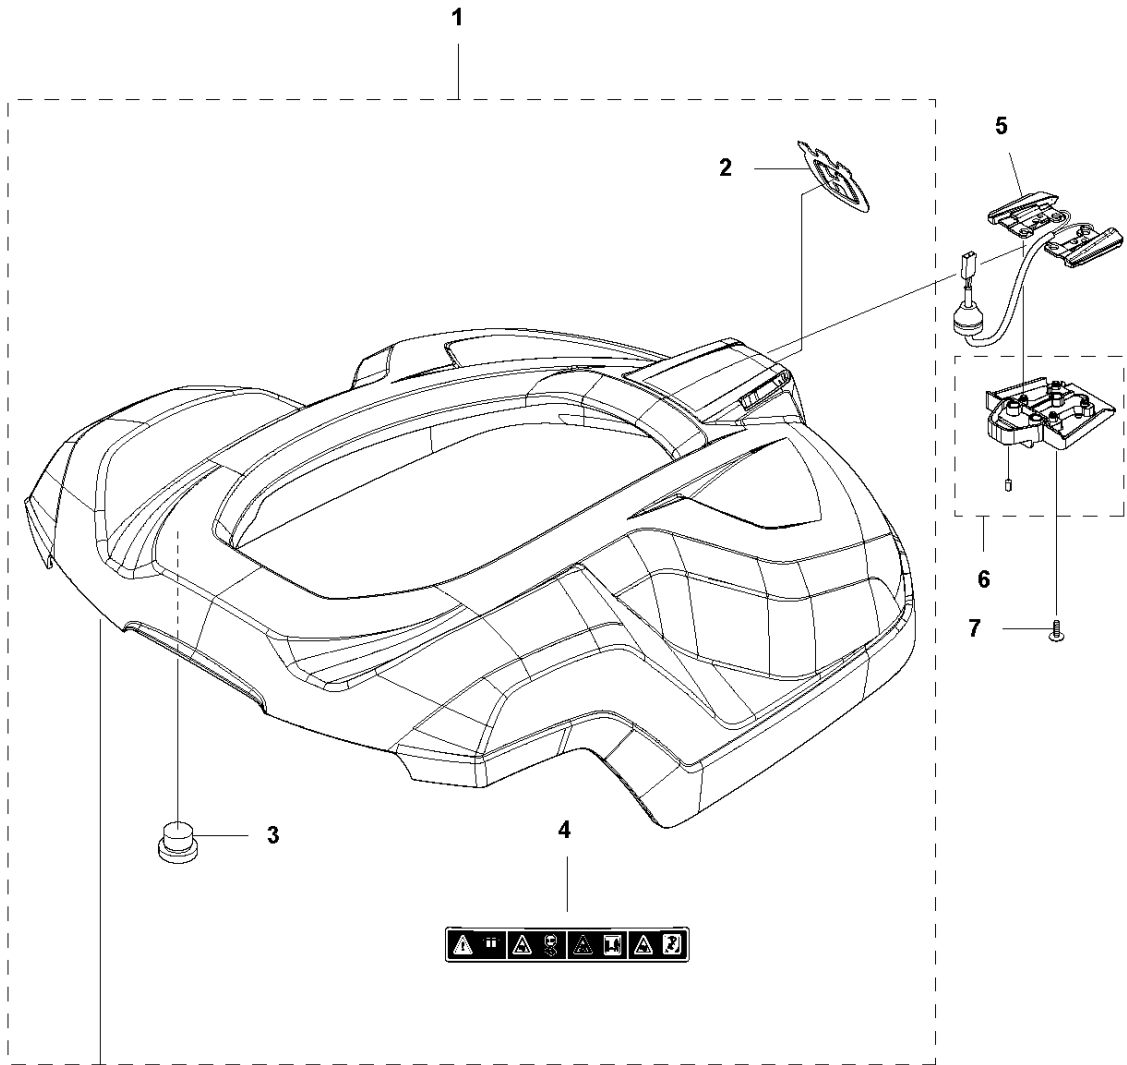

# SPARE PARTS LIST

ROBOTIC LAWN MOWERS

AUTOMOWER 420, 2020-

**A** AUTOMOWER 420  
COVER

## COVER

AUTOMOWER 420, 2020-

Ref	Part No	Description	Remark	QTY KIT
1	581 62 04-05	BODY KIT	Body KIT	1
2	587 42 35-01	DECAL	Decal	1
3	580 52 68-01	CAP	Cap	4
4	586 35 97-01	LABEL	Label	1
5	585 53 92-04	CABLE ASSY	Charging Plate Wiring	1
6	501 06 56-02	HOLDER ASSY	Holder ASSY	1
7	575 54 33-14	SCREW	Screw	1
8	579 51 98-02	BUMPER	Bumper	1
9	574 45 01-01	SCREW ITPANT	Screw	4