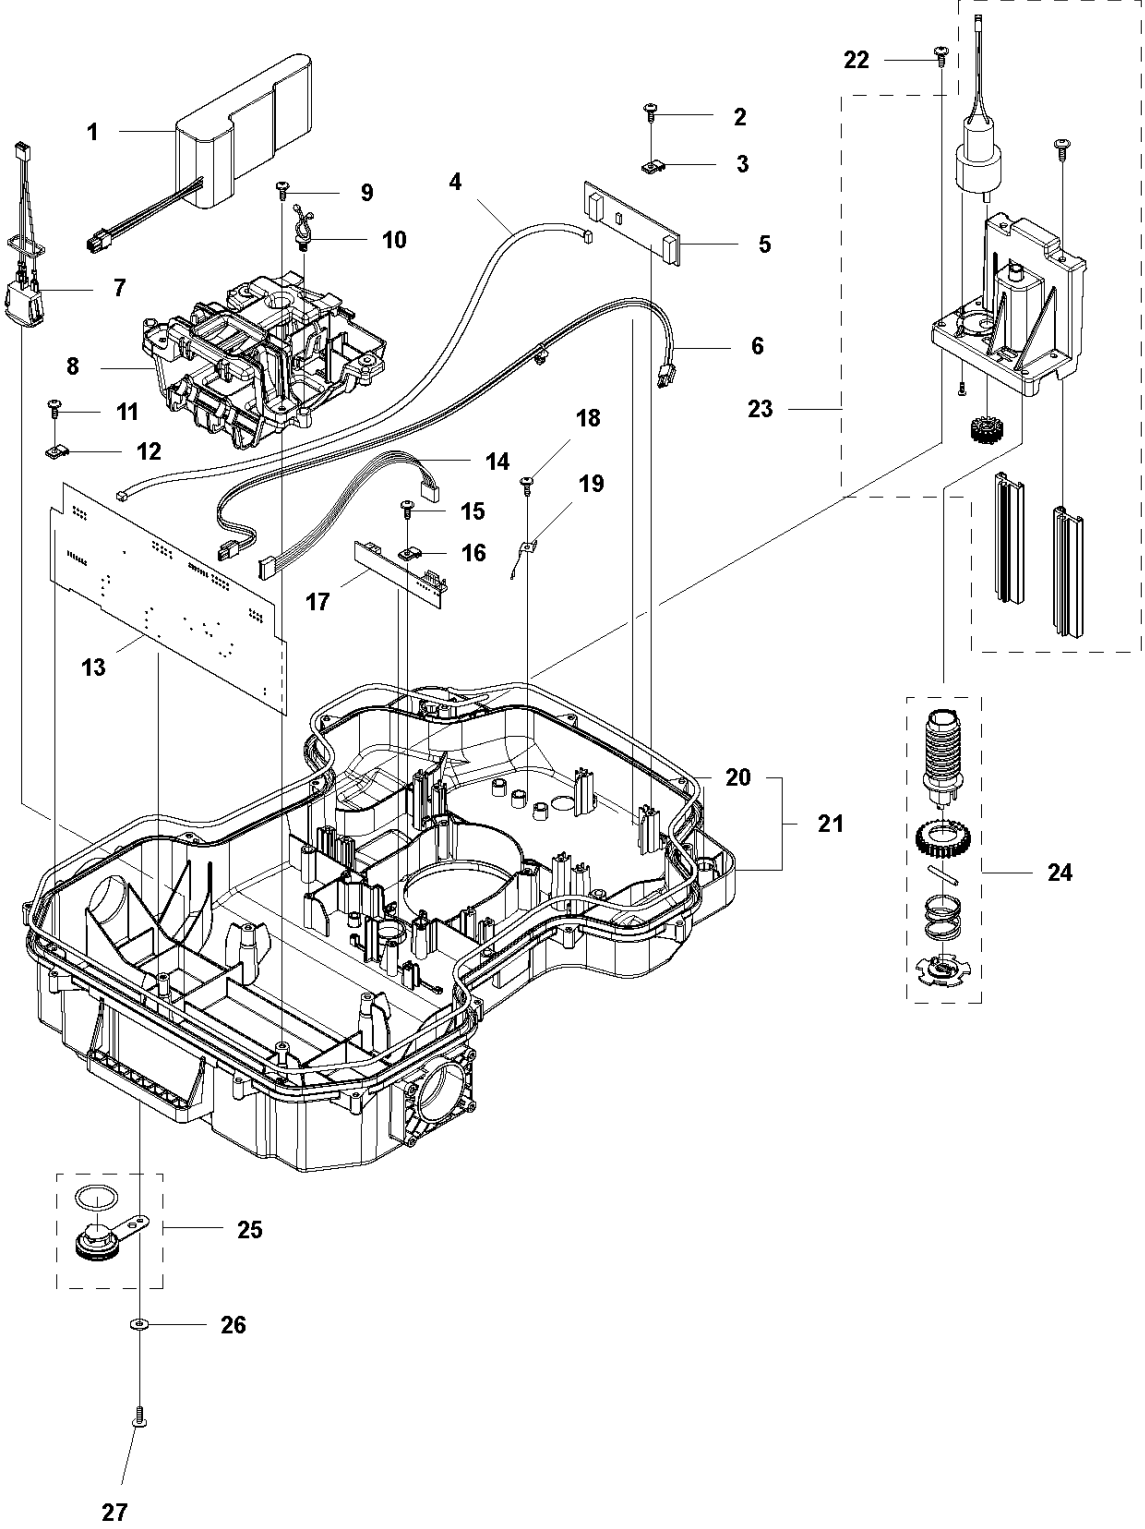

D AUTOMOWER 420
CHASSIS LOWER

CHASSIS LOWER

AUTOMOWER 420, 2020-

Ref	Part No	Description	Remark	QTY KIT
1	589 58 52-01	BATTERY	Battery	1
2	575 54 33-14	SCREW	Screw	2
3	579 52 94-01	CLAMP	Clamp	2
4	579 70 82-01	WIRING ASSY	Loom	1
5	588 90 30-01	PRINTED CIRCUIT ASSY	Printed Circuit ASSY	1
6	580 37 07-02	LOOM	Loom	1
7	579 70 87-01	WIRING ASSY	Switch, On Off	1
8	580 60 96-02	HOLDER	Holder	1
9	574 45 01-01	SCREW ITPANT	Screw	5
10	580 68 29-01	HOLDER	Holder	7
11	575 54 33-14	SCREW	Screw	2
12	579 52 94-01	CLAMP	Clamp	2
13	592 85 26-01	PRINTED CIRCUIT ASSY	Printed Circuit ASSY	1
14	579 70 80-01	WIRING ASSY	Loom	1
15	575 54 33-14	SCREW	Screw	1
16	579 52 94-01	CLAMP	Clamp	1
17	579 72 85-02	PRINTED CIRCUIT ASSY	Printed Circuit ASSY	1
18	575 54 33-14	SCREW	Screw	2
19	581 55 61-01	SPRING	Spring	2
20	574 87 47-05	SEALING STRIP	Sealing Strip (1 pcs, 5 mm)	1
21	581 62 17-01	CHASSIS KIT	Chassis KIT	1
22	575 54 33-14	SCREW	Screw	4
23	501 06 83-01	MOTOR ASSY	Motor ASSY	1
24	581 62 16-01	SCREW KIT	Screw KIT	1
25	581 62 12-02	PLUG KIT	Plug KIT	1
26	734 11 37-41	WASHER	Washer	1
27	574 45 01-01	SCREW ITPANT	Screw	1