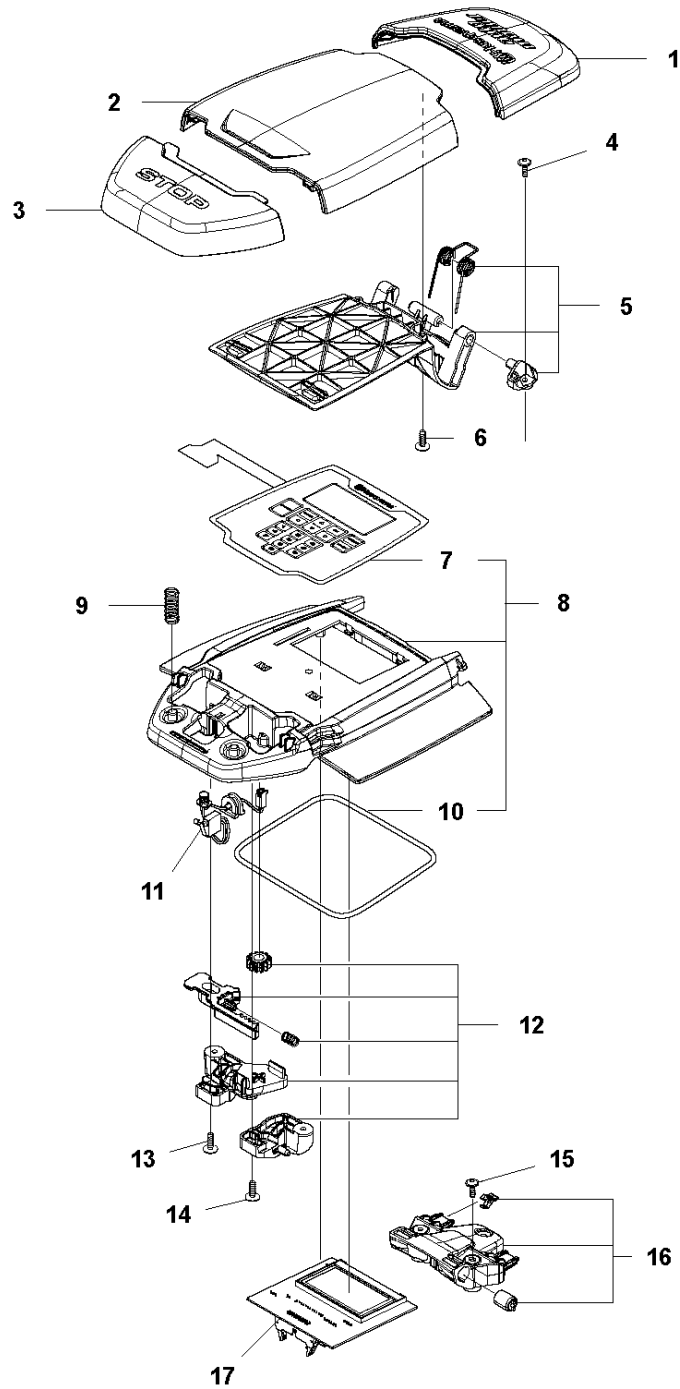

C AUTOMOWER 420
CENTER CONSOL

CENTER CONSOL

AUTOMOWER 420, 2020-

Ref	Part No	Description	Remark	QTY KIT
1	588 79 75-01	COVER	Cover	1
2	579 45 85-01	HATCH	Hatch	1
3	579 45 81-01	BUTTON	Button	1
4	575 54 33-14	SCREW	Screw	2
5	501 06 58-01	HINGE KIT	Hinge KIT	1
6	575 54 33-14	SCREW	Screw	2
7	579 62 79-01	KEYBOARD	Keyboard	1
8	581 62 06-01	COVER KIT	Cover KIT	1
9	535 13 01-01	SPRING	Spring	2
10	574 87 47-06	SEALING STRIP	Sealing Strip (1 pcs, 5 mm)	1
11	574 48 03-02	SWITCH	Switch	1
12	501 06 60-01	LOCK KIT	Locking Plate KIT	1
13	575 54 33-14	SCREW	Screw	1
14	575 54 33-14	SCREW	Screw	1
15	575 54 33-14	SCREW	Screw	3
16	581 62 07-01	SUPPORT KIT	Support KIT	1
17	592 91 04-01	PRINTED CIRCUIT ASSY	Printed Circuit ASSY	1