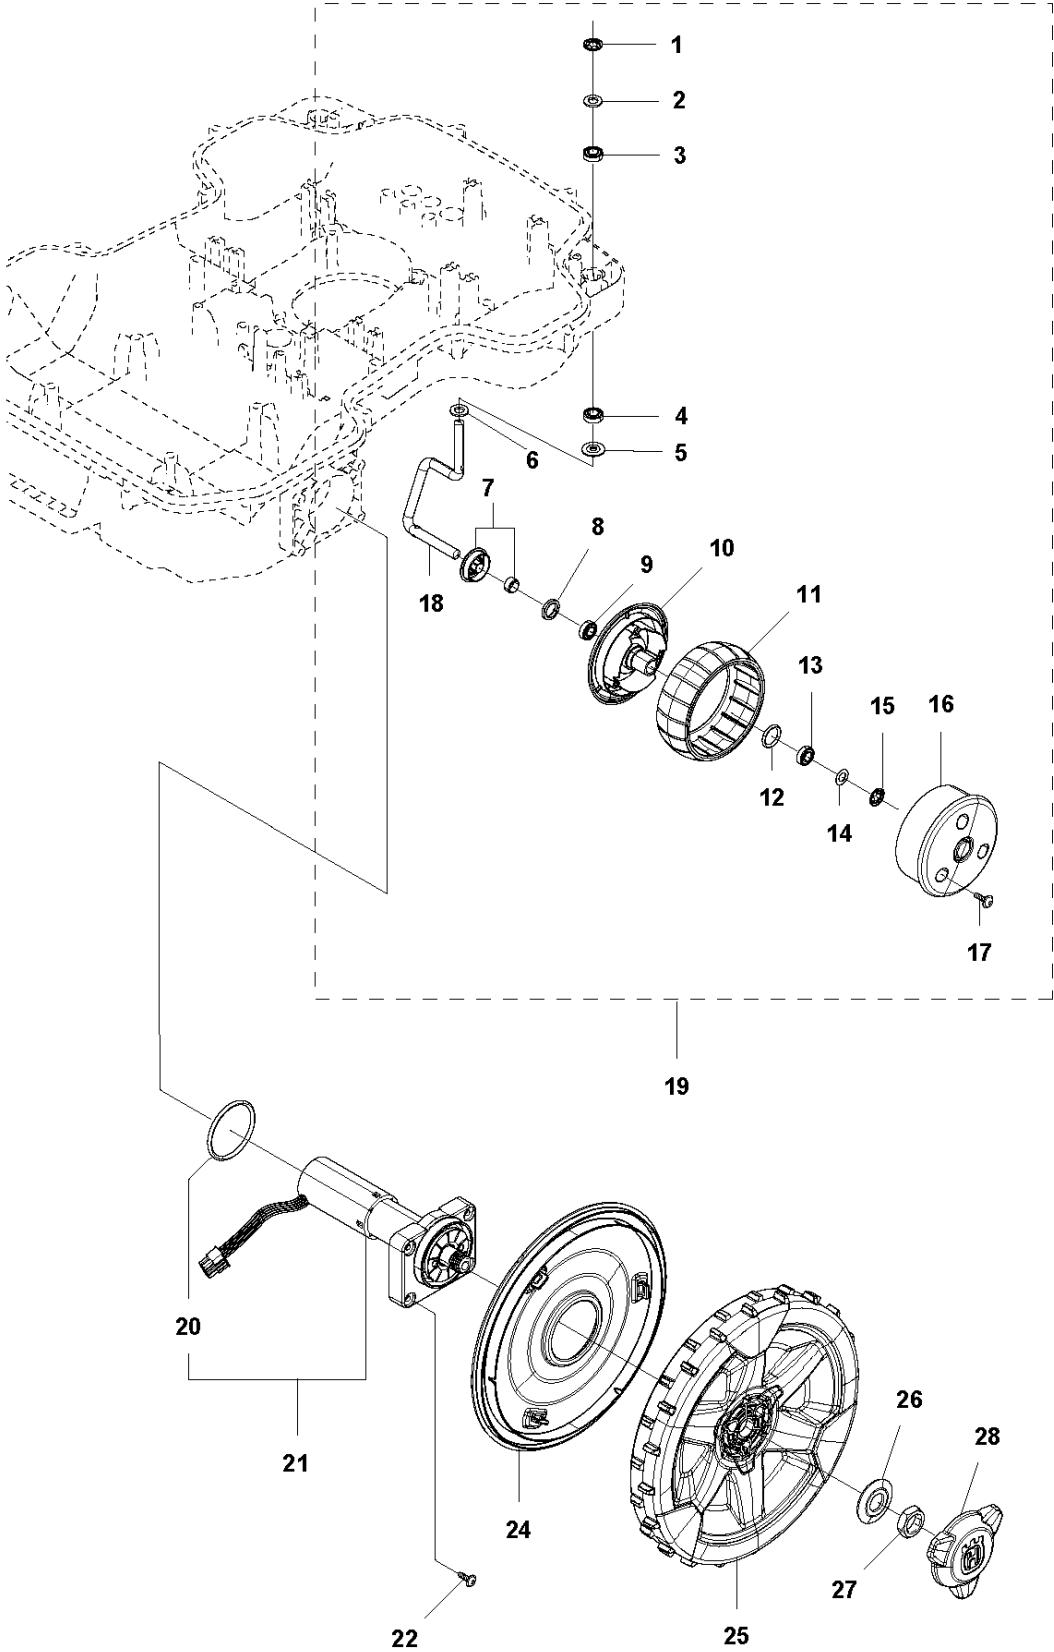

E AUTOMOWER 420
WHEELS & TIRES

WHEELS & TIRES

AUTOMOWER 420, 2020-

Ref	Part No	Description	Remark	QTY KIT
1	576 01 93-02	LOCKWASHER	Lock Washer	2
2	580 76 46-01	WASHER	Washer	2
3	580 60 51-01	BALL BEARING	Ball Bearing	2
3	597 79 56-01	BALL BEARING	Tube 50 pcs	1
4	580 60 51-01	BALL BEARING	Ball Bearing	2
4	597 79 56-01	BALL BEARING	Tube 50 pcs	1
5	535 08 78-03	WASHER	Washer	2
6	580 76 46-01	WASHER	Washer	2
7	581 62 15-01	SHIELD KIT	Shield KIT	2
8	580 48 71-01	SEALING	Sealing	2
9	580 60 51-01	BALL BEARING	Ball Bearing	2
9	597 79 56-01	BALL BEARING	Tube 50 pcs	1
10	579 45 71-01	WHEEL	Wheel Inside	2
11	574 44 98-01	WHEEL	Tire	2
12	580 44 51-01	O-RING	O-ring	2
13	580 60 51-01	BALL BEARING	Ball Bearing	2
13	597 79 56-01	BALL BEARING	Tube 50 pcs	1
14	580 76 46-01	WASHER	Washer	2
15	576 01 93-02	LOCKWASHER	Lock Washer	2
16	579 45 72-01	WHEEL	Wheel Outside	2
17	575 54 33-14	SCREW	Screw	6
18	580 33 61-01	SPINDLE	Spindle	2
19	581 62 14-01	WHEEL KIT	Front Wheel KIT	2
20	580 44 39-02	O-RING	O-ring	2
21	581 62 13-05	MOTOR KIT	Wheel Motor ASSY	2
22	574 45 01-01	SCREW ITXPANT	Screw	8
24	582 27 60-01	COVER	Cover	2
25	582 28 02-01	WHEEL ASSY	Rear Wheel	2
26	586 21 06-01	WASHER	Spring Washer	2
27	731 43 24-01	HEXAGON THIN NUT	Thin Nut	2
28	579 50 55-02	HUB CAP	Hub Cap	2