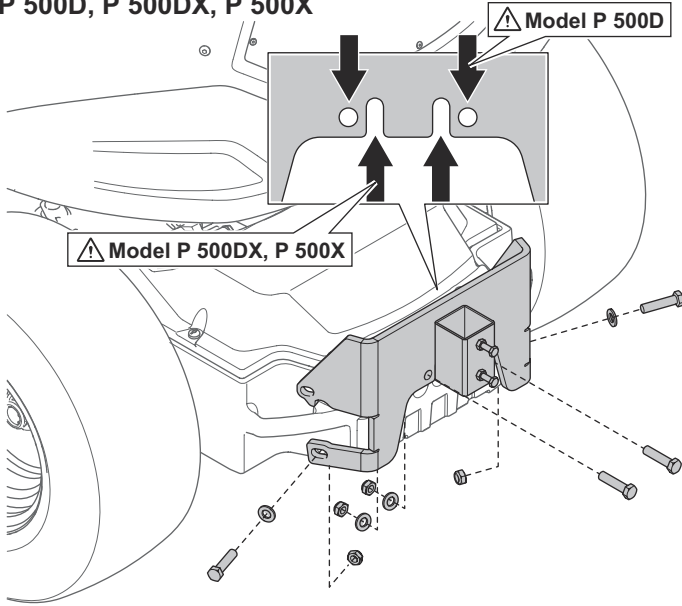

Husqvarna®

Husqvarna Attachments

Bracket kit 538 82 86-01

Bracket kit: 538 82 86-01

538 82 86-01

⚠ Model P 500D, P 500DX, P 500X

⚠ Model P 500HX

538 82 86-01