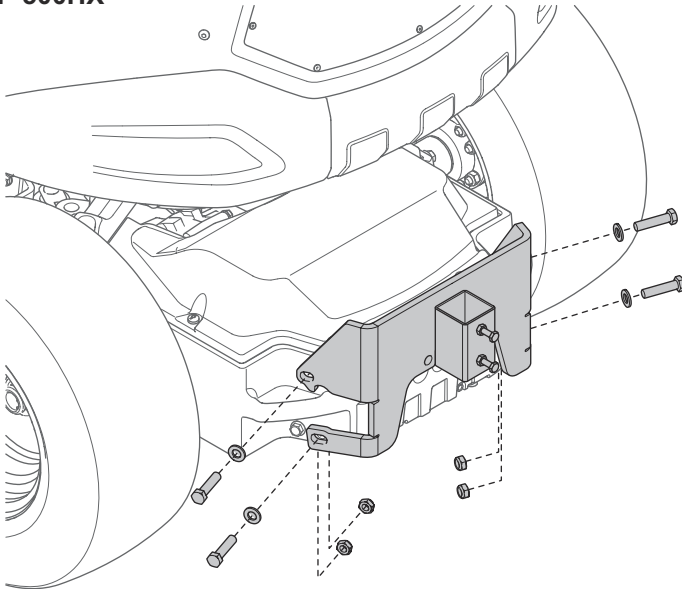

Husqvarna®

Husqvarna Attachments

Bracket kit 538 82 86-01

Bracket kit: 538 82 86-01

538 82 86-01

⚠ Model P 500D, P 500DX, P 500X

⚠ Model P 500HX

538 82 86-01